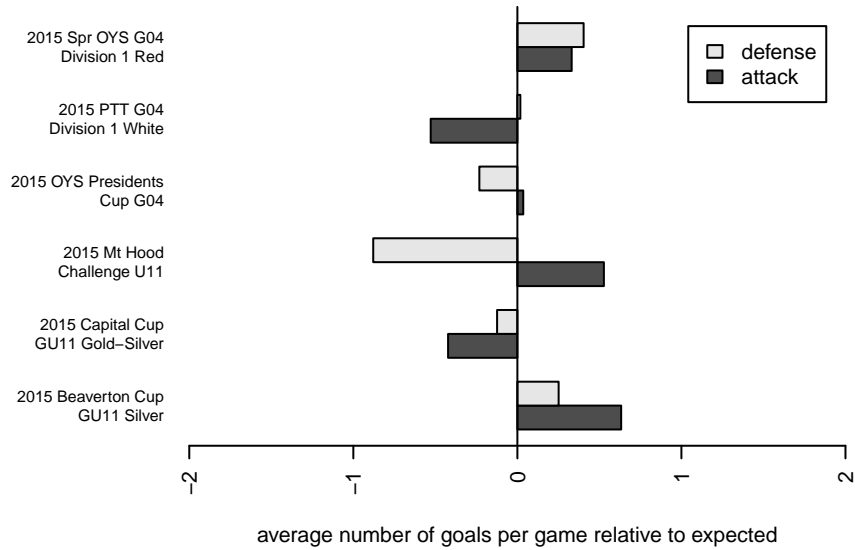

Performance relative to 13 month average