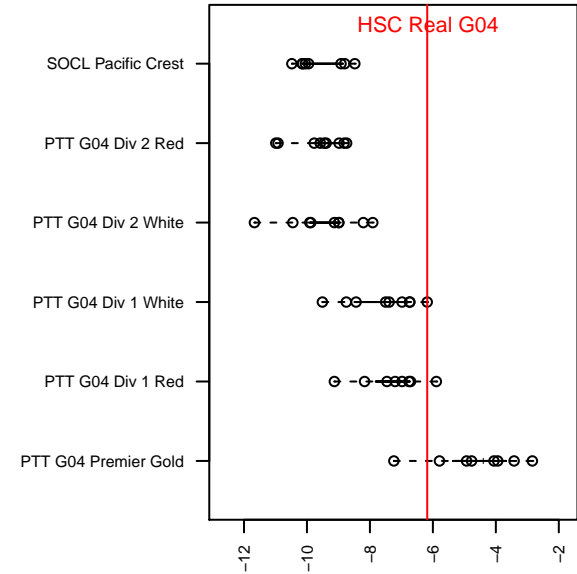

**attack and defense rating
relative to others at age
and all opponents in last 13 months**